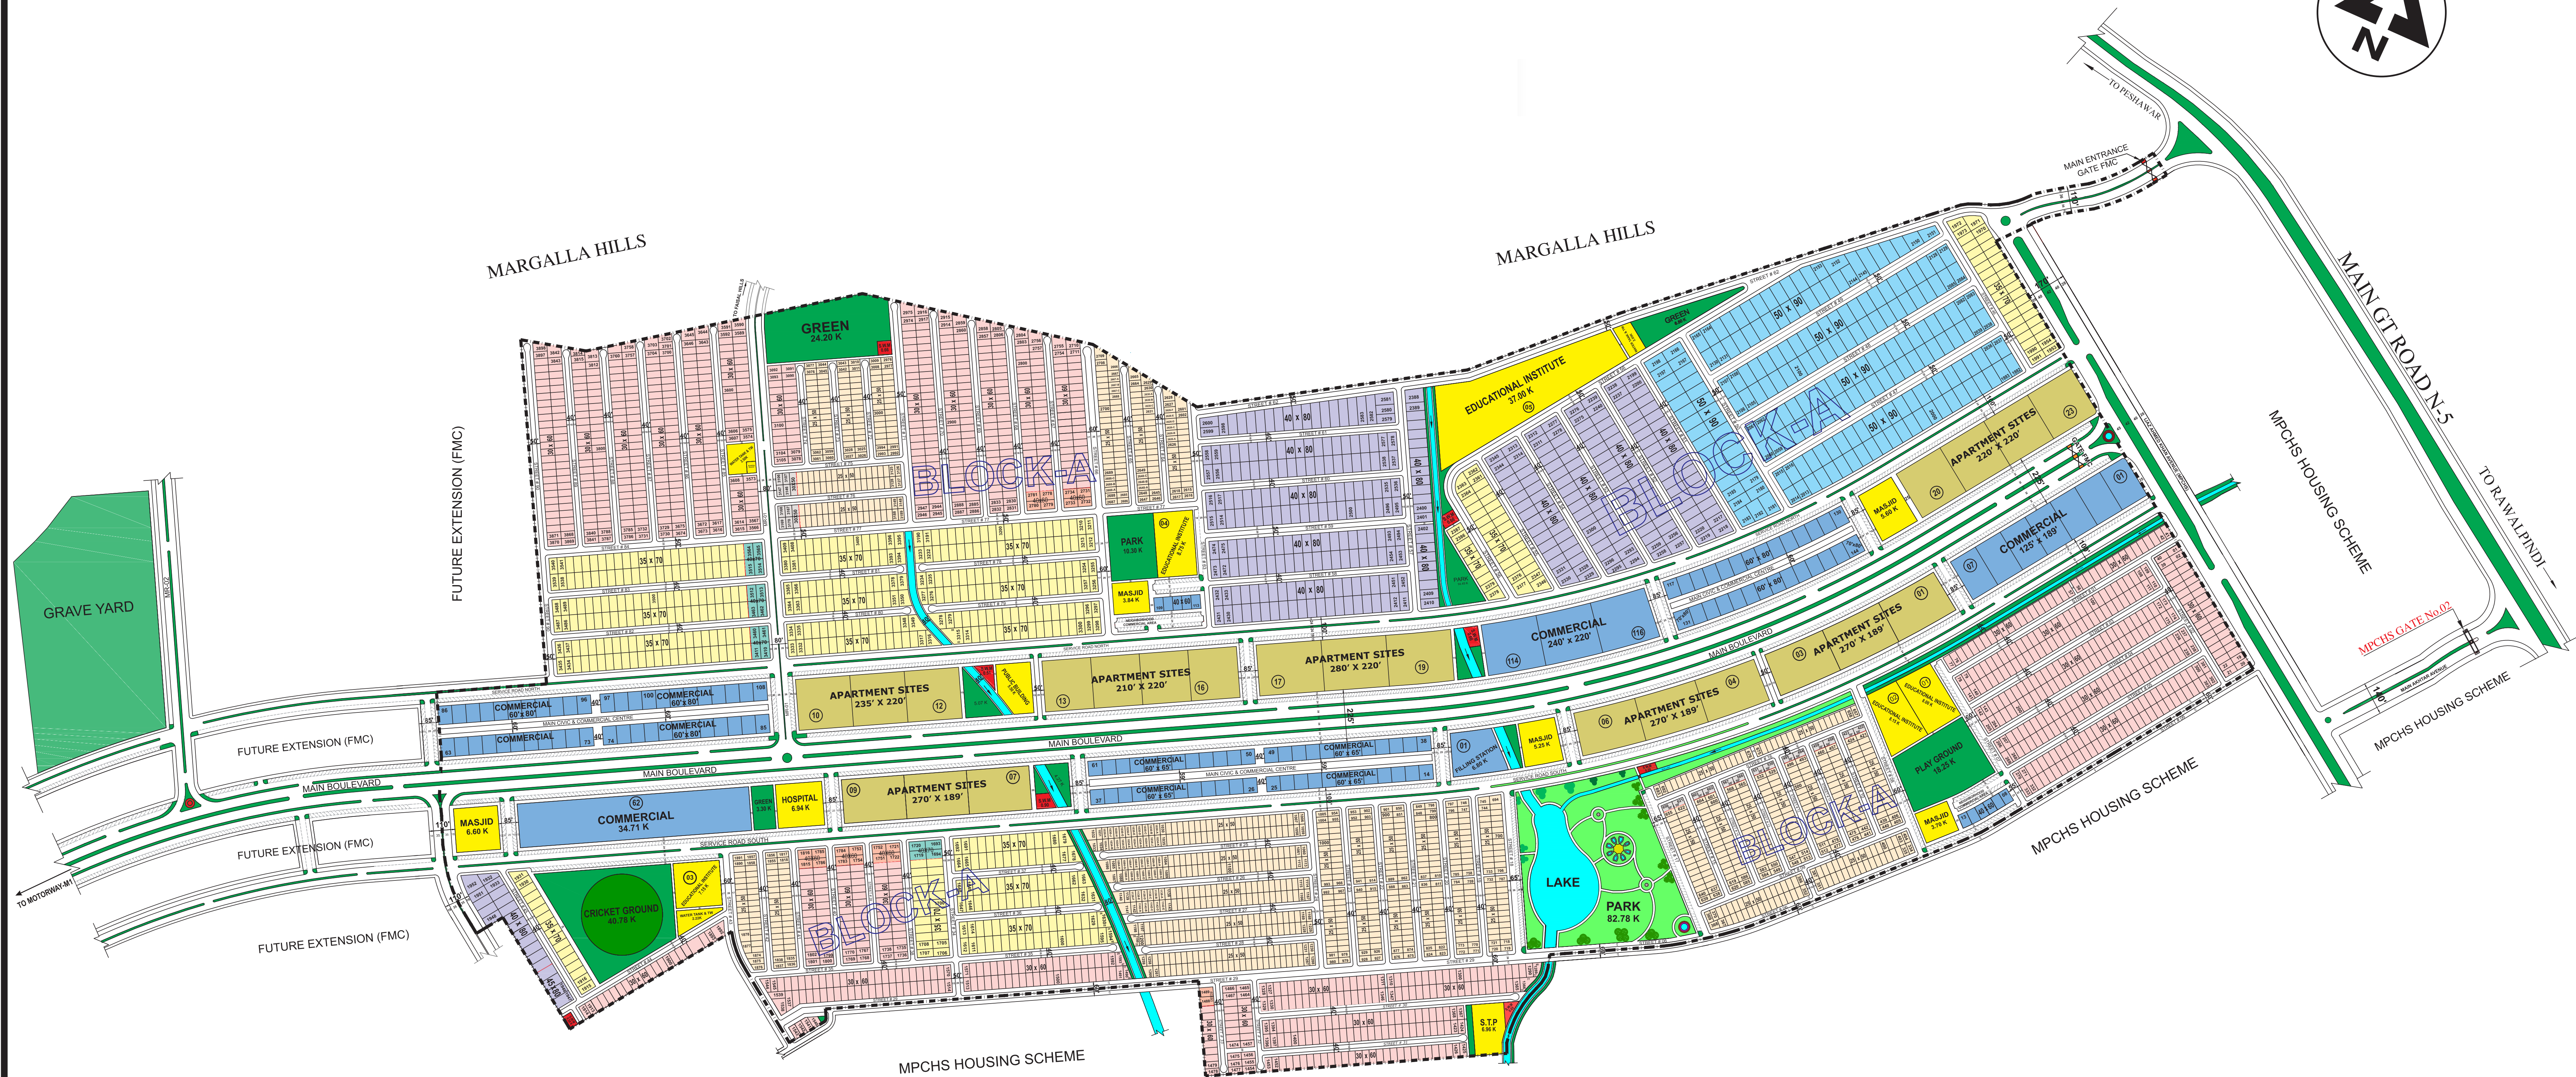

FAISAL MARGALLA CITY (FMC)

A PROJECT OF MARGALLA CITY (Pvt) Ltd. (APPROVED BY RDA)

SCHEDULE OF RESIDENTIAL PLOTS

S.No.	Size of plot	No. of plots
1.	50 x 90	207
2.	45 x 80	4
3.	40 x 80	377
4.	40 x 70	16
5.	35 x 70	585
6.	40x 60	22
7.	30 x 60	1362
8.	30 x 50	26
9.	25 x 50	1363
Total		3962

Layout Plan (LOP) of:
FAISAL MARGALLA CITY (FMC)
 Project of:
MARGALLA CITY (Pvt) Limited.
 A.N Arcade, Plaza No. 2, Street 7
 Sector G-10/2, Islamabad Pakistan.
 Consultants:
TOWN PLANING CENTRE
 Developer:
CAM Construction (Pvt.) Limited